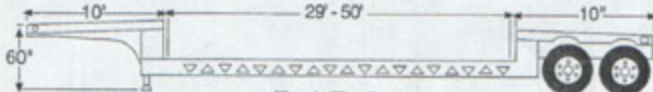

Equipment Drawings

Flatbed

Extendable Flatbed

Drop Deck
(2) Axle

Drop Deck Extendable (3-4) Axle

Double Drop Extendable

Low Boy (3) Axle (Detachable Gooseneck)
50 Ton

Tank Trailer
(Accommodates Up To 14' Diameter Tank)

Dolly Trailer
60 Ton

Trunnion Axle Trailer
150 Ton

Platform Trailer
400 Ton

9 Axle Trailer with
Transformer Deck
60 Ton
with Steerable Dolly

13 Axle Trailer
85 Ton

19 Axle Trailer
125 Ton