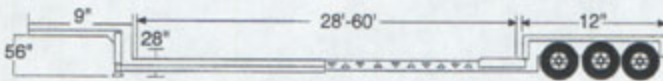

Equipment Drawings

Flatbed

Extendable Flatbed

Drop Deck
(2) Axle

Drop Deck Extendable (3-4) Axle

Double Drop Extendable

Low Boy (3) Axle (Detachable Gooseneck)
50 Ton

Tank Trailer
(Accommodates Up To 14' Diameter Tank)

Dolly Trailer
60 Ton

Trunnion Axle Trailer
150 Ton

Platform Trailer
400 Ton

9 Axle Trailer with
Transformer Deck
60 Ton
with Steerable Dolly

13 Axle Trailer
85 Ton

19 Axle Trailer
125 Ton