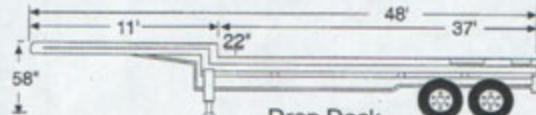

Equipment Drawings

Flatbed

Extendable Flatbed

Drop Deck
(2) Axle

Drop Deck Extendable (3-4) Axle

Double Drop Extendable

Low Boy (3) Axle (Detachable Gooseneck)
50 Ton

Tank Trailer
(Accommodates Up To 14' Diameter Tank)

Dolly Trailer
60 Ton

Trunnion Axle Trailer
150 Ton

Platform Trailer
400 Ton

9 Axle Trailer with
Transformer Deck
60 Ton
with Steerable Dolly

13 Axle Trailer
85 Ton

19 Axle Trailer
125 Ton