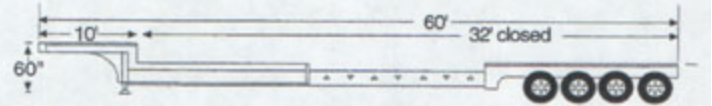

Equipment Drawings

Flatbed

Extendable Flatbed

Drop Deck
(2) Axle

Drop Deck Extendable (3-4) Axle

Double Drop Extendable

Low Boy (3) Axle (Detachable Gooseneck)
50 Ton

Tank Trailer
(Accommodates Up To 14' Diameter Tank)

Dolly Trailer
60 Ton

Trunnion Axle Trailer
150 Ton

Platform Trailer
400 Ton

9 Axle Trailer with
Transformer Deck
60 Ton
with Steerable Dolly

13 Axle Trailer
85 Ton

19 Axle Trailer
125 Ton