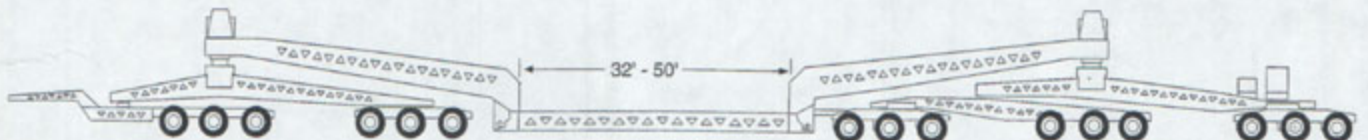

Equipment Drawings

Flatbed

Extendable Flatbed

Drop Deck
(2) Axle

Drop Deck Extendable (3-4) Axle

Double Drop Extendable

Low Boy (3) Axle (Detachable Gooseneck)
50 Ton

Tank Trailer
(Accommodates Up To 14' Diameter Tank)

Dolly Trailer
60 Ton

Trunnion Axle Trailer
150 Ton

Platform Trailer
400 Ton

9 Axle Trailer with
Transformer Deck
60 Ton
with Steerable Dolly

13 Axle Trailer
85 Ton

19 Axle Trailer
125 Ton