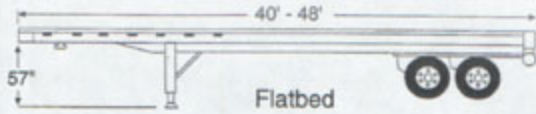

Equipment Drawings

Flatbed

Extendable Flatbed

Drop Deck
(2) Axle

Drop Deck Extendable (3-4) Axle

Double Drop Extendable

Low Boy (3) Axle (Detachable Gooseneck)
50 Ton

Tank Trailer
(Accommodates Up To 14' Diameter Tank)

Dolly Trailer
60 Ton

Trunnion Axle Trailer
150 Ton

Platform Trailer
400 Ton

9 Axle Trailer with
Transformer Deck
60 Ton
with Steerable Dolly

13 Axle Trailer
85 Ton

19 Axle Trailer
125 Ton