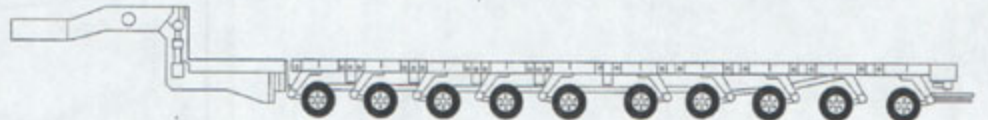

Equipment Drawings

Flatbed

Extendable Flatbed

Drop Deck
(2) Axle

Drop Deck Extendable (3-4) Axle

Double Drop Extendable

Low Boy (3) Axle (Detachable Gooseneck)
50 Ton

Tank Trailer
(Accommodates Up To 14' Diameter Tank)

Dolly Trailer
60 Ton

Trunnion Axle Trailer
150 Ton

Platform Trailer
400 Ton

9 Axle Trailer with
Transformer Deck
60 Ton
with Steerable Dolly

13 Axle Trailer
85 Ton

19 Axle Trailer
125 Ton