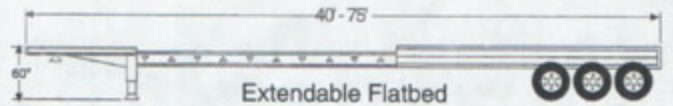

Equipment Drawings

Flatbed

Extendable Flatbed

Drop Deck
(2) Axle

Drop Deck Extendable (3-4) Axle

Double Drop Extendable

Low Boy (3) Axle (Detachable Gooseneck)
50 Ton

Tank Trailer
(Accommodates Up To 14' Diameter Tank)

Dolly Trailer
60 Ton

Trunnion Axle Trailer
150 Ton

Platform Trailer
400 Ton

9 Axle Trailer with
Transformer Deck
60 Ton
with Steerable Dolly

13 Axle Trailer
85 Ton

19 Axle Trailer
125 Ton